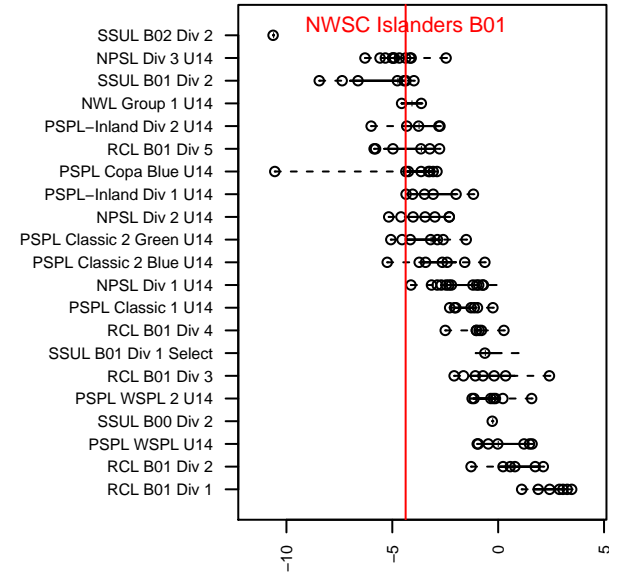

**attack and defense rating
relative to others at age
and all opponents in last 13 months**