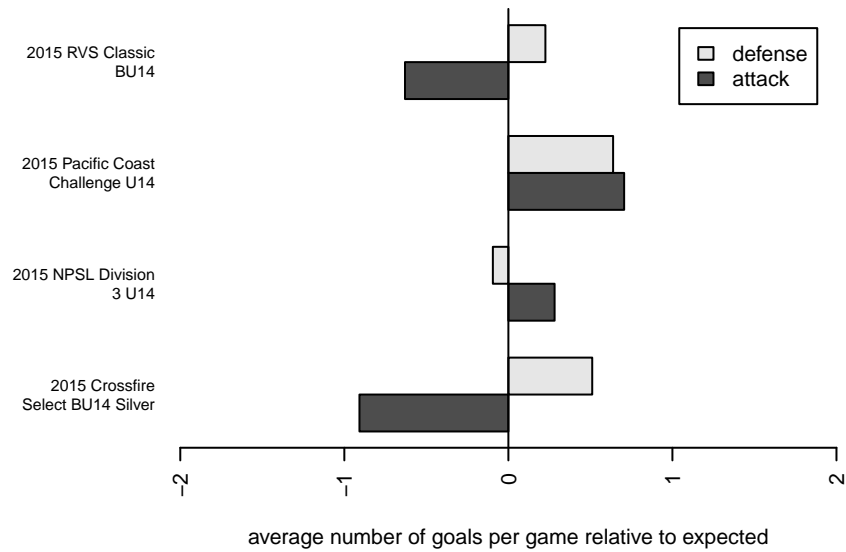

Performance relative to 13 month average