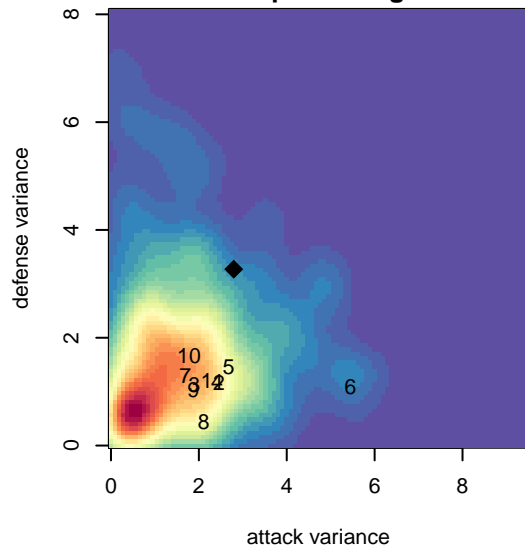

**attack and defense variance (black dot)
relative to other teams
and top 10 in region**