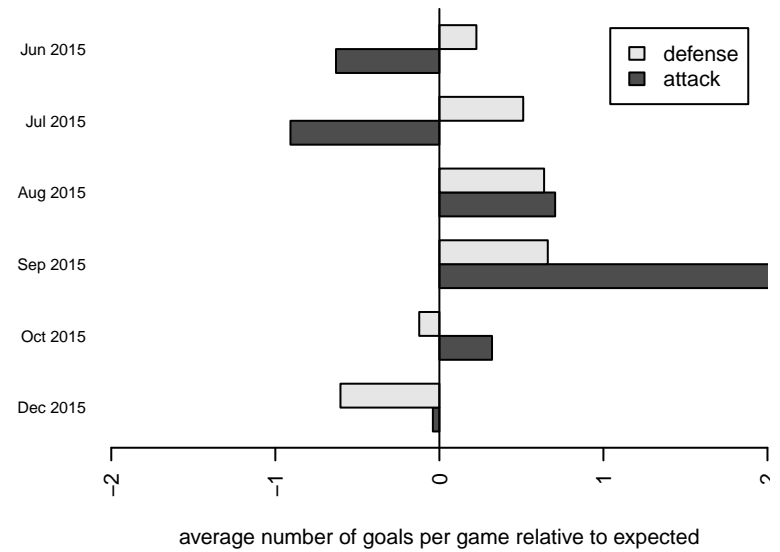

Performance relative to 13 month average