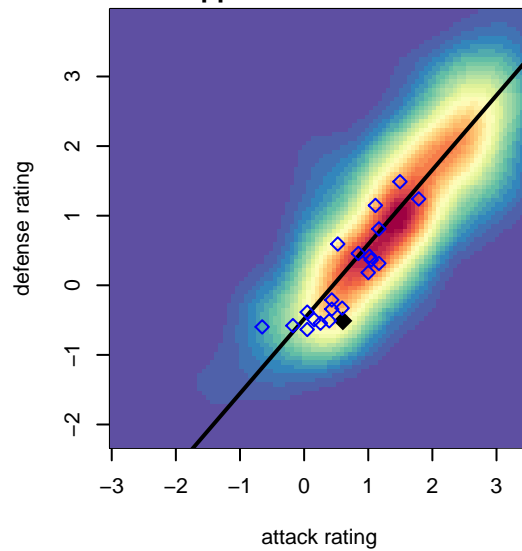

**attack and defense rating
relative to others at age
and all opponents in last 13 months**