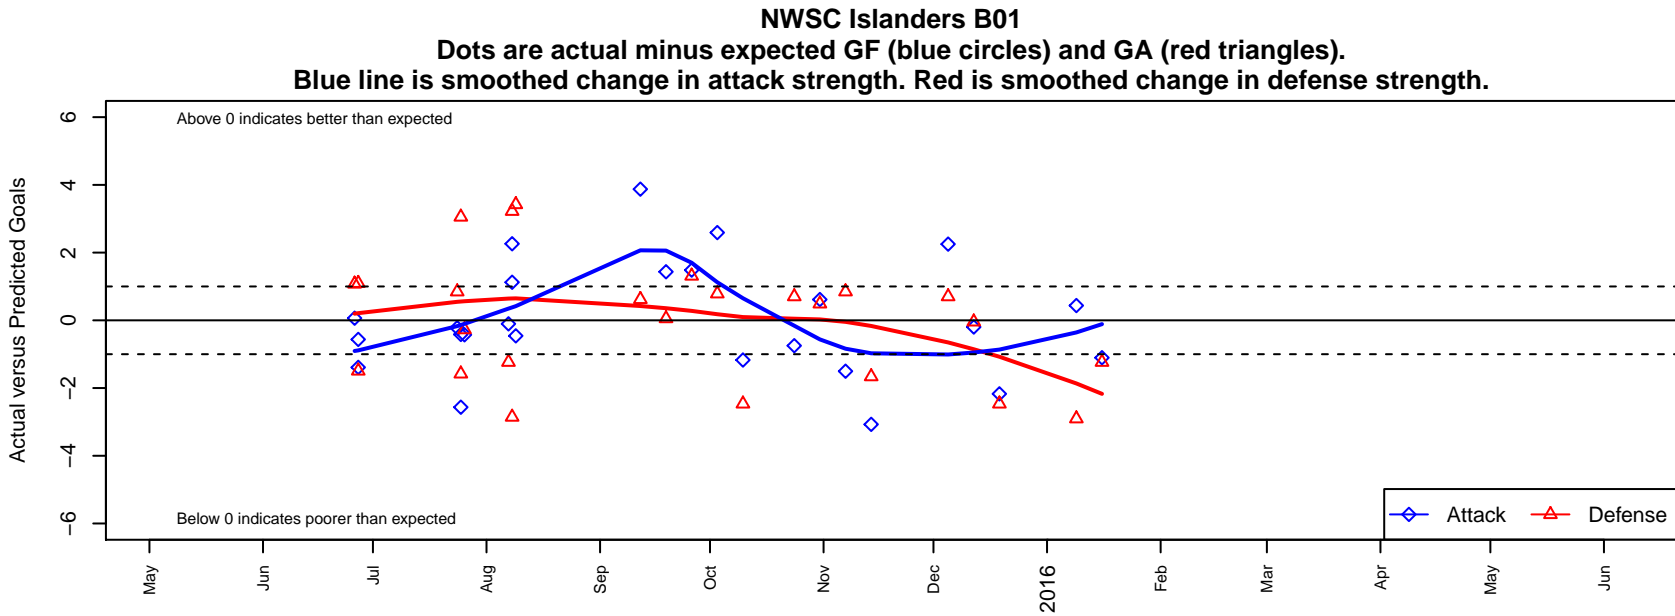

**attack and defense variance (black dot)
relative to other teams
and top 10 in region**

**attack and defense rating
relative to others at age
and all opponents in last 13 months**

NWSC Islanders B01

North Whidbey SC
Oak Harbor, WA
B01 total strength=813
attack=1.83 defense=0.6
fall league = NPSL Div 3 U14
notes= Deception FC

alt names used:
Islanders FC `01
NWSC Deception FC 01 – BU14
NWSC Deception FC B01
26 Islanders FC 01
NWSC Islanders `01

Venues played:
2015 RVS Classic BU14
2015 Crossfire Select BU14 Silver
2015 Pacific Coast Challenge U14
2015 NPSL Division 3 U14
2015 Founders Cup B01